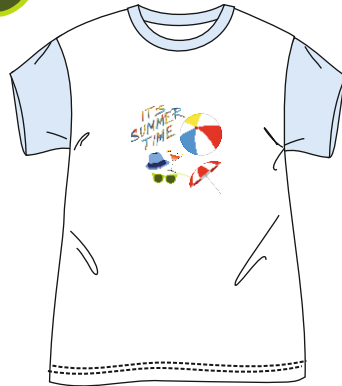

Summer Time Line

WOMAN