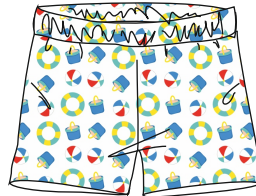

Summer Time Line

GIRL

2104035

2104036

2104037

2104038