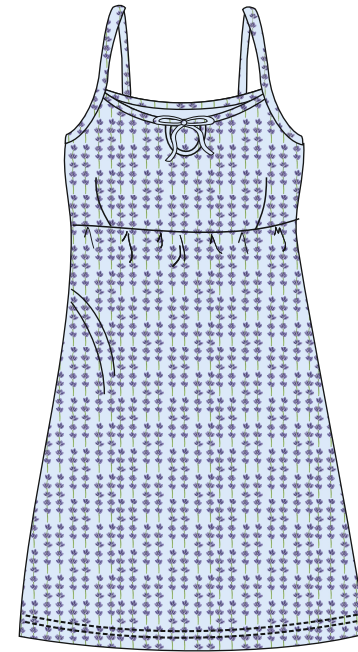

# Lavender Line

WOMAN

2102015

2102016

2102017GR

2102018

  
Cotton Mania  
HOMEWEAR

The logo for Cotton Mania Homewear features a stylized orange flower icon above the brand name "Cotton Mania" in a cursive script. Below the brand name is a horizontal line, and the word "HOMEWEAR" is written in a bold, orange, sans-serif font underneath.

*Cocktail Line*

SS 2021