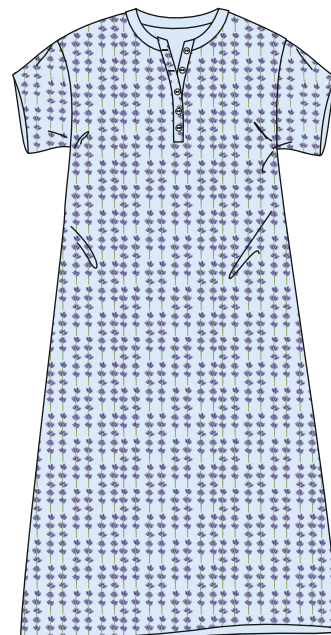

# Lavender Line

WOMAN

2102012GR

2102013GR

2102014GR

2109068GR

baby blue

light grey mel.

# Lavender Line

WOMAN

2102015

2102016

2102017GR

2102018

  
Cotton Mania  
HOMEWEAR

The logo for Cotton Mania Homewear features a stylized orange flower icon above the brand name "Cotton Mania" in a cursive script. Below the brand name is a horizontal line, and the word "HOMEWEAR" is written in a bold, orange, sans-serif font underneath.