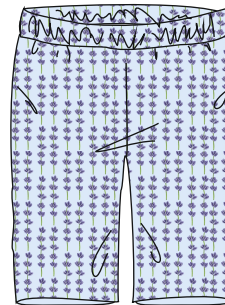

# Lavender Line

WOMAN

2102012GR

2102013GR

2102014GR

2109068GR

baby blue

light grey mel.

# Lavender Line

WOMAN

2102015

2102016

2102017GR

2102018

  
Cotton Mania  
HOMEWEAR

The logo for Cotton Mania Homewear features a stylized orange flower icon above the brand name "Cotton Mania" in a cursive script. Below the brand name is a horizontal line, and the word "HOMEWEAR" is written in a bold, orange, sans-serif font underneath.