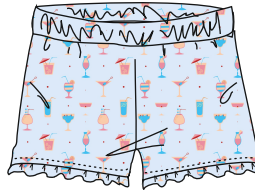

# Cocktail Line

GIRL

2103028

2103029

2103030

  
Cotton Mania  
HOMEWEAR

*Summer Time Line*

*SS 2021*