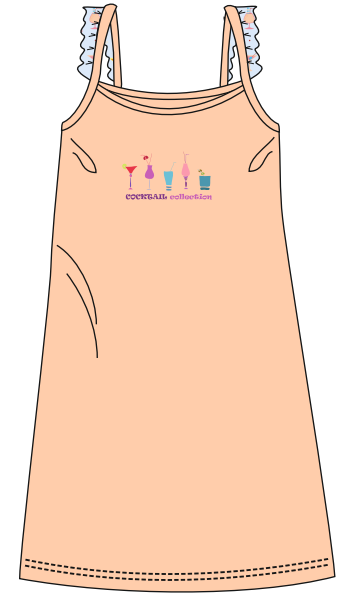

# Cocktail Line

WOMAN

2103023

2103024

2103025GR

2103026

2103027

# Cocktail Line

GIRL

2103028

2103029

2103030

  
Cotton Mania  
HOMEWEAR

*Summer Time Line*

*SS 2021*