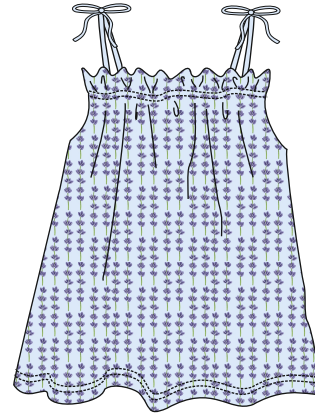

# Lavender Line

WOMAN

2102015

2102016

2102017GR

2102018

  
Cotton Mania  
HOMEWEAR

The logo for Cotton Mania Homewear features a stylized orange flower icon above the brand name "Cotton Mania" in a cursive script. Below the brand name is a horizontal line, and the word "HOMEWEAR" is written in a bold, orange, sans-serif font underneath.