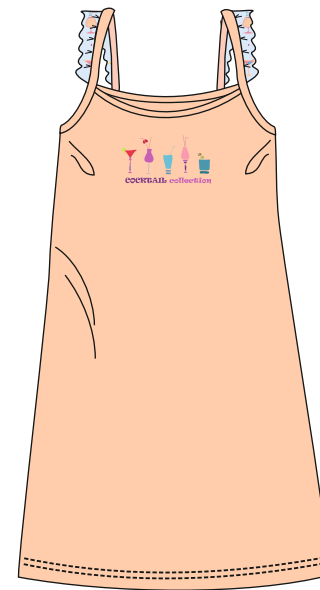

# Cocktail Line

GIRL

2103028

2103029

2103030

  
Cotton Mania  
HOMEWEAR

*Summer Time Line*

*SS 2021*