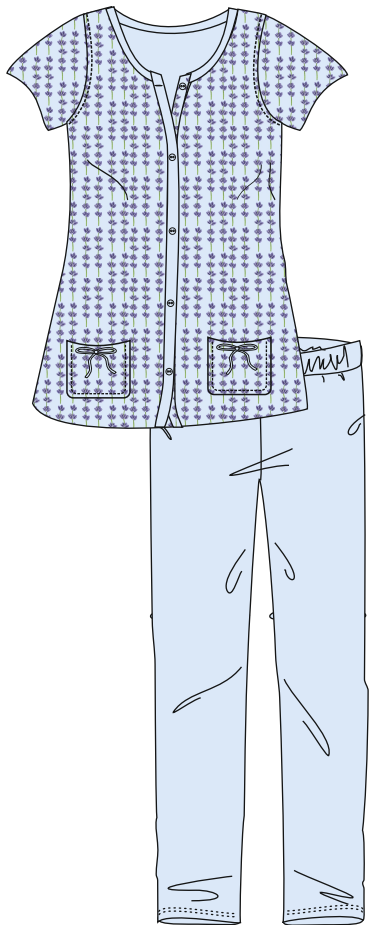

Lavender Line

WOMAN

2102012GR