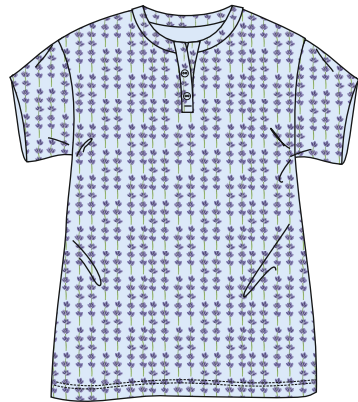

Lavender Line

WOMAN

2102015