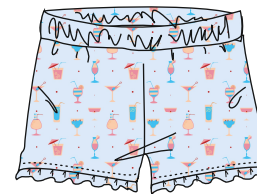

2103026

2103027