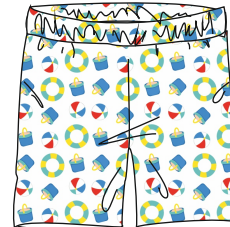

Summer Time Line

WOMAN

2104031

2104032

2104033

2104034